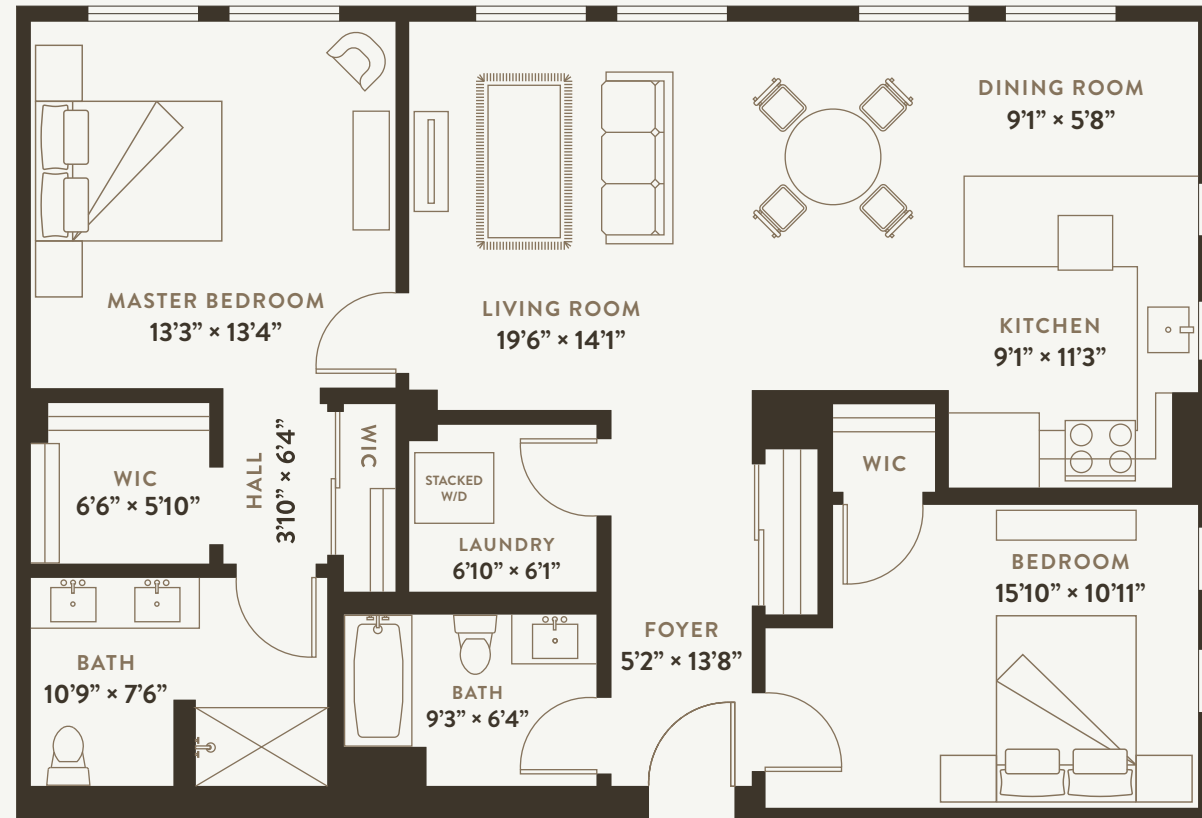

THE CONSERVATORY

RESIDENCE

401

SIZE

1,185 sq. ft.

TYPE

2 Bedrooms
2 Baths
2 Walk-In Closets

65 THIRD STREET, TROY, NY 12180