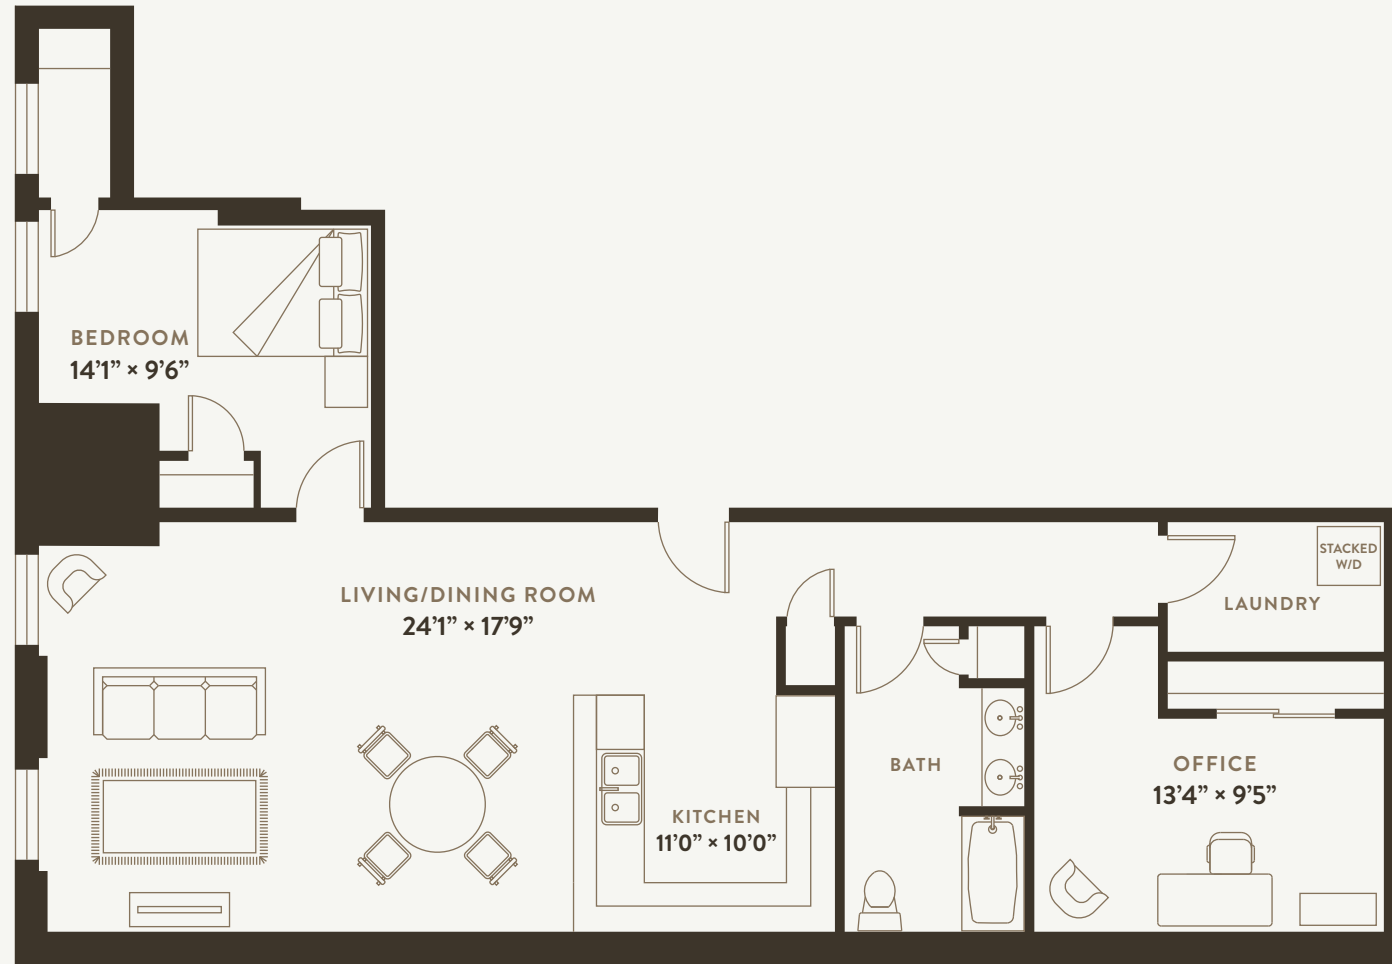

THE CONSERVATORY

RESIDENCE
205

SIZE
1,300 sq. ft.

TYPE
1 Bedroom
1 Bath
1 Office
12' Ceilings

65 THIRD STREET, TROY, NY 12180

THECONSERVATORYTROY.COM

518-730-8933